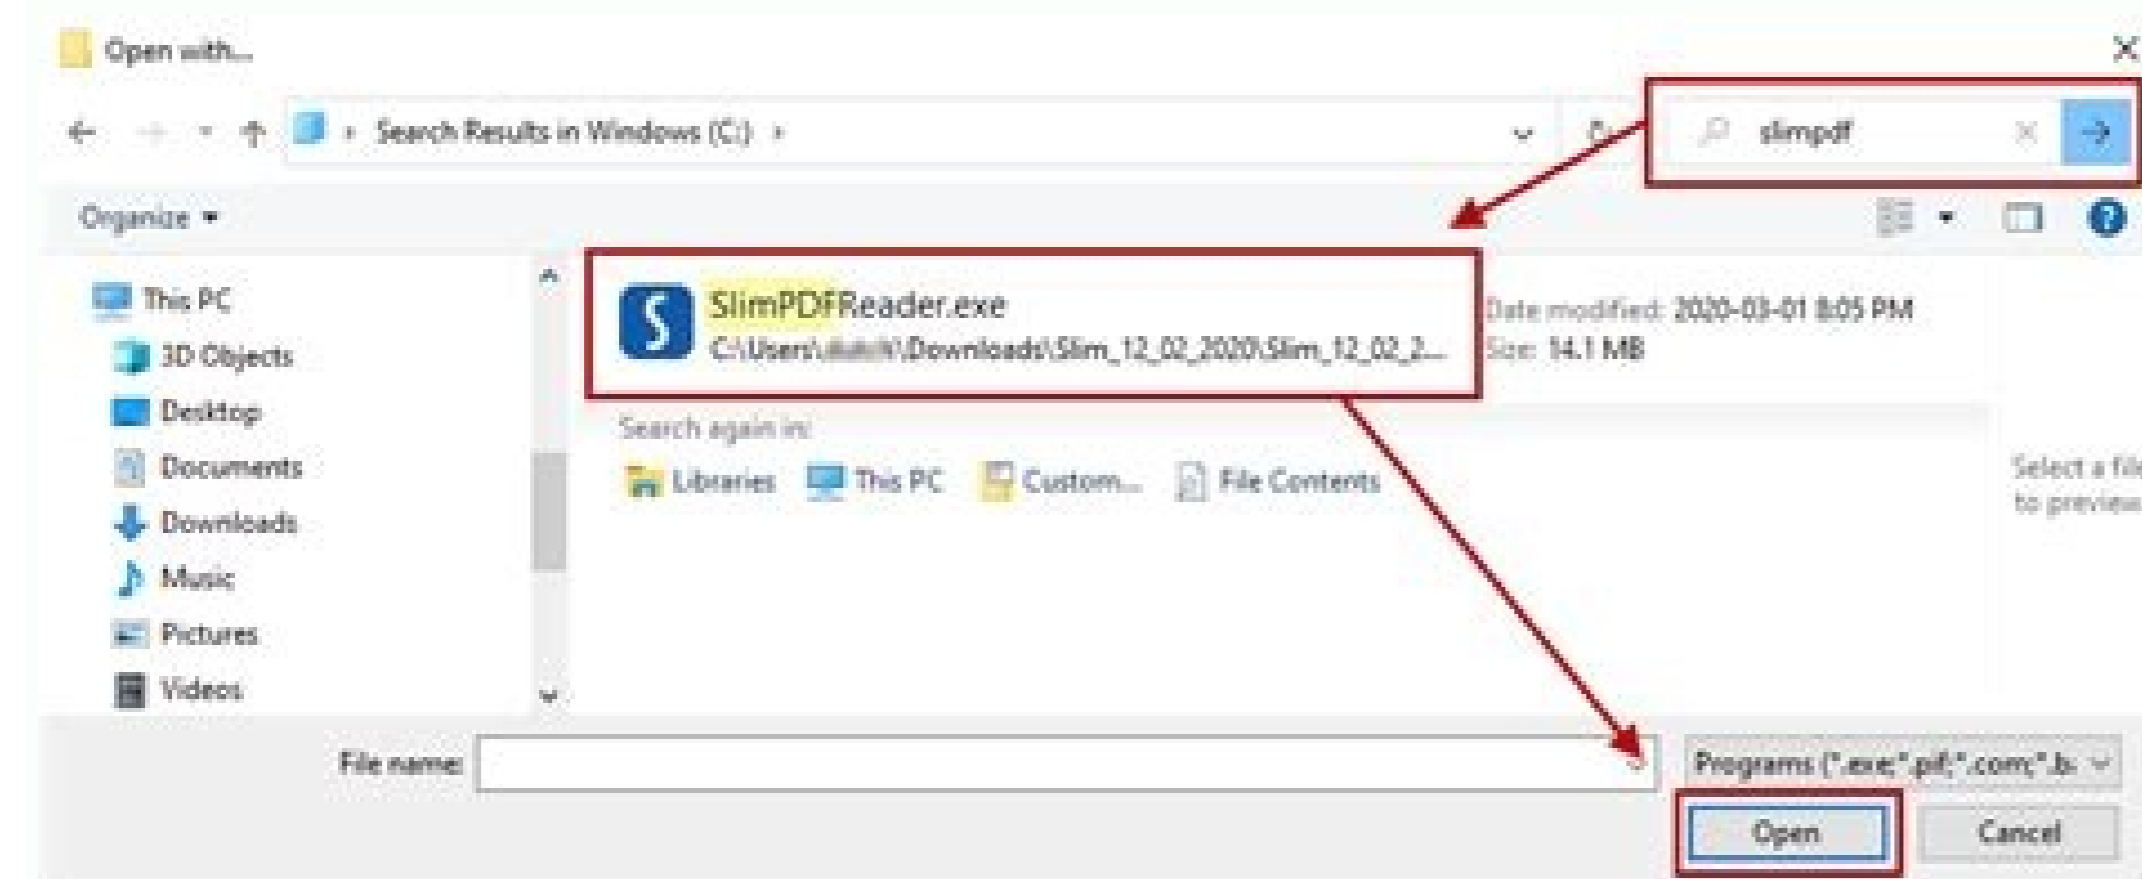

How do you want to open this file?

Keep using this app

Microsoft Edge
Open PDFs right in your web browser.

Other options

Adobe Acrobat Reader DC

Google Chrome

Opera Internet Browser

Look for an app in the Microsoft Store

☒ Always use this app to open .pdf files

OK